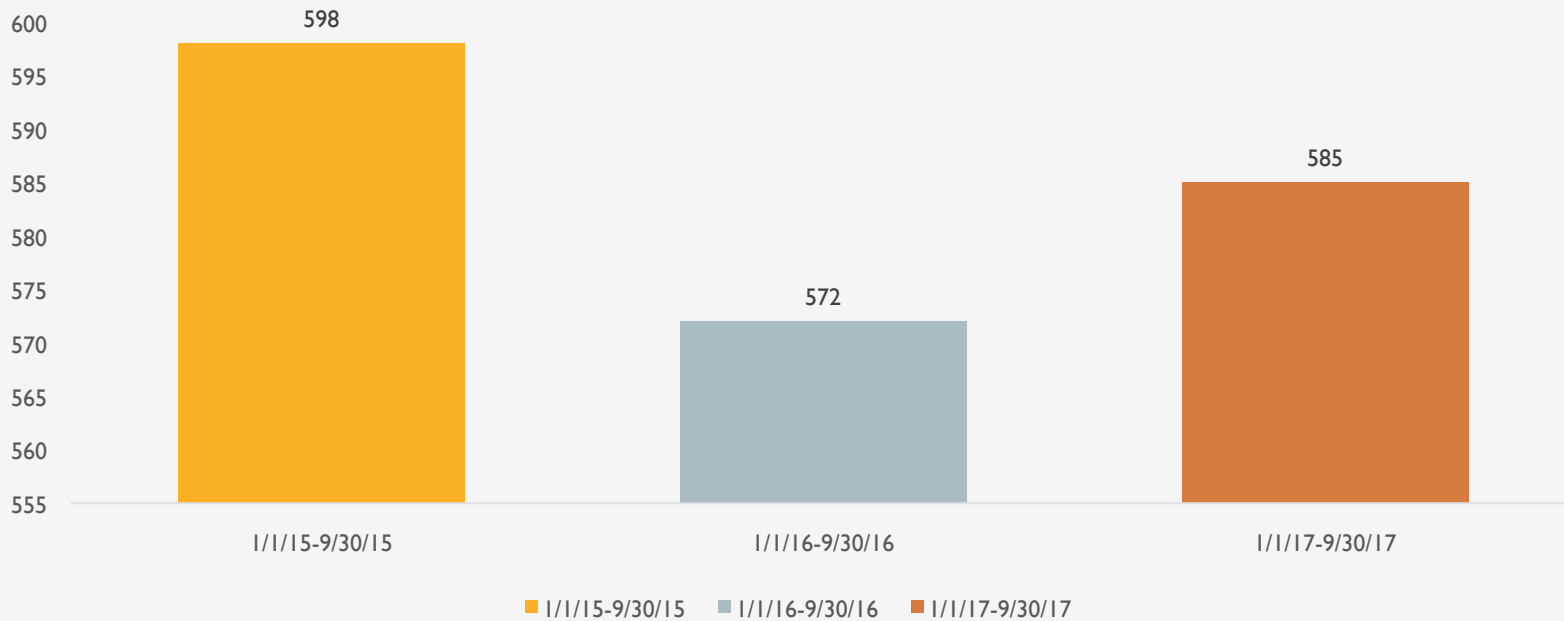

TOTAL REPORTED CRIME DISTRICT 10 YEAR TO DATE JAN 1-SEP 30

Source: City of Saint Paul Crime Incident Report Dataset

REPORTED CRIMES AGAINST PERSONS DISTRICT 10 YEAR TO DATE JAN 1-SEP 30

Source: City of Saint Paul Crime Incident Report Dataset

REPORTED CRIMES AGAINST PROPERTY DISTRICT 10 YEAR TO DATE JAN 1-SEP 30

Source: City of Saint Paul Crime Incident Report Dataset

REPORTED CRIMES: GUNS AND DRUGS DISTRICT 10 YEAR TO DATE JAN 1-SEP 30

Source: City of Saint Paul Crime Incident Report Dataset

REPORTED CRIMES: BURGLARY DISTRICT 10 YEAR TO DATE JAN 1-SEP 30

Source: City of Saint Paul Crime Incident Report Dataset

REPORTED CRIMES: BURGLARY DISTRICT 10 YEAR TO DATE JAN 1-SEP 30

Source: City of Saint Paul Crime Incident Report Dataset

REPORTED CRIMES: THEFT DISTRICT 10 YEAR TO DATE JAN 1-SEP 30

Source: City of Saint Paul Crime Incident Report Dataset

REPORTED CRIMES: PROPERTY DAMAGE DISTRICT 10 YEAR TO DATE JAN 1-SEP 30

Source: City of Saint Paul Crime Incident Report Dataset