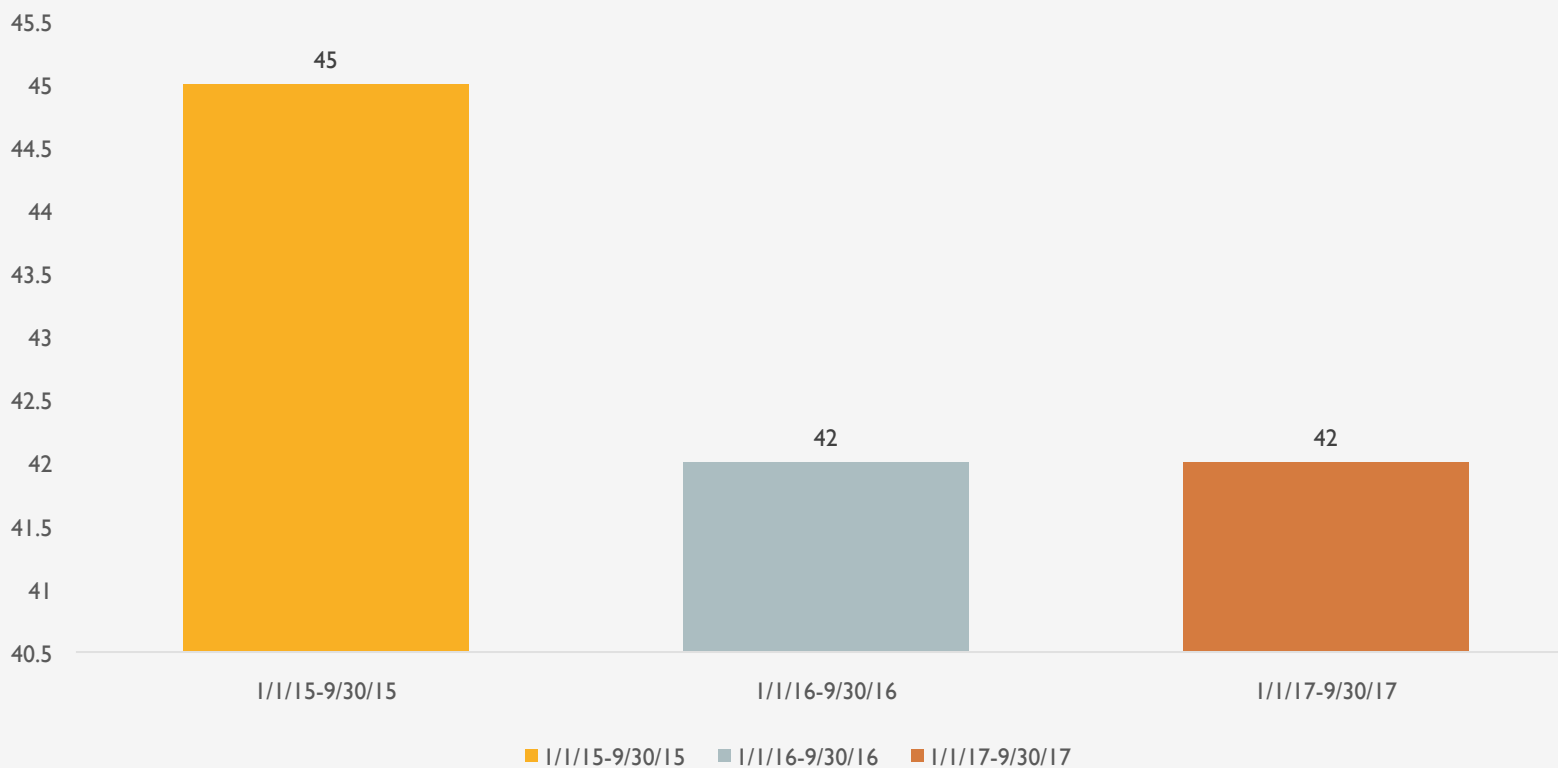

TOTAL REPORTED CRIME DISTRICT 10 YEAR TO DATE JAN 1-SEP 30

Source: City of Saint Paul Crime Incident Report Dataset

REPORTED CRIMES AGAINST PERSONS DISTRICT 10 YEAR TO DATE JAN 1-SEP 30

Source: City of Saint Paul Crime Incident Report Dataset

REPORTED CRIMES: BURGLARY DISTRICT 10 YEAR TO DATE JAN 1-SEP 30

Source: City of Saint Paul Crime Incident Report Dataset

REPORTED CRIMES: BURGLARY DISTRICT 10 YEAR TO DATE JAN 1-SEP 30

Source: City of Saint Paul Crime Incident Report Dataset