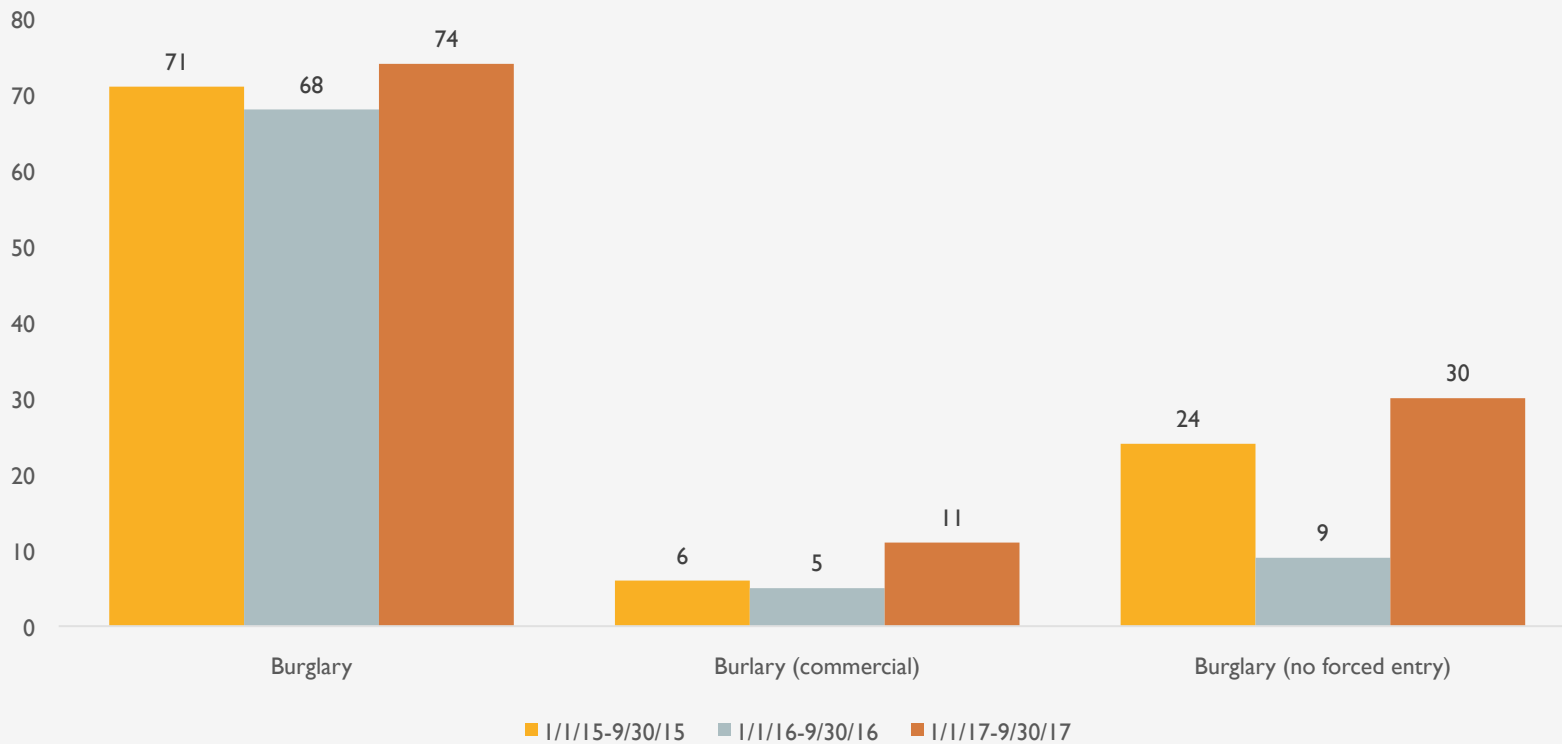

TOTAL REPORTED CRIME DISTRICT 10 YEAR TO DATE JAN 1-SEP 30

Source: City of Saint Paul Crime Incident Report Dataset

REPORTED CRIMES AGAINST PERSONS DISTRICT 10 YEAR TO DATE JAN 1-SEP 30

Source: City of Saint Paul Crime Incident Report Dataset

REPORTED CRIMES AGAINST PROPERTY DISTRICT 10 YEAR TO DATE JAN 1-SEP 30

Source: City of Saint Paul Crime Incident Report Dataset

REPORTED CRIMES: GUNS AND DRUGS DISTRICT 10 YEAR TO DATE JAN 1-SEP 30

Source: City of Saint Paul Crime Incident Report Dataset

REPORTED CRIMES: BURGLARY DISTRICT 10 YEAR TO DATE JAN 1-SEP 30

Source: City of Saint Paul Crime Incident Report Dataset

REPORTED CRIMES: BURGLARY DISTRICT 10 YEAR TO DATE JAN 1-SEP 30

Source: City of Saint Paul Crime Incident Report Dataset