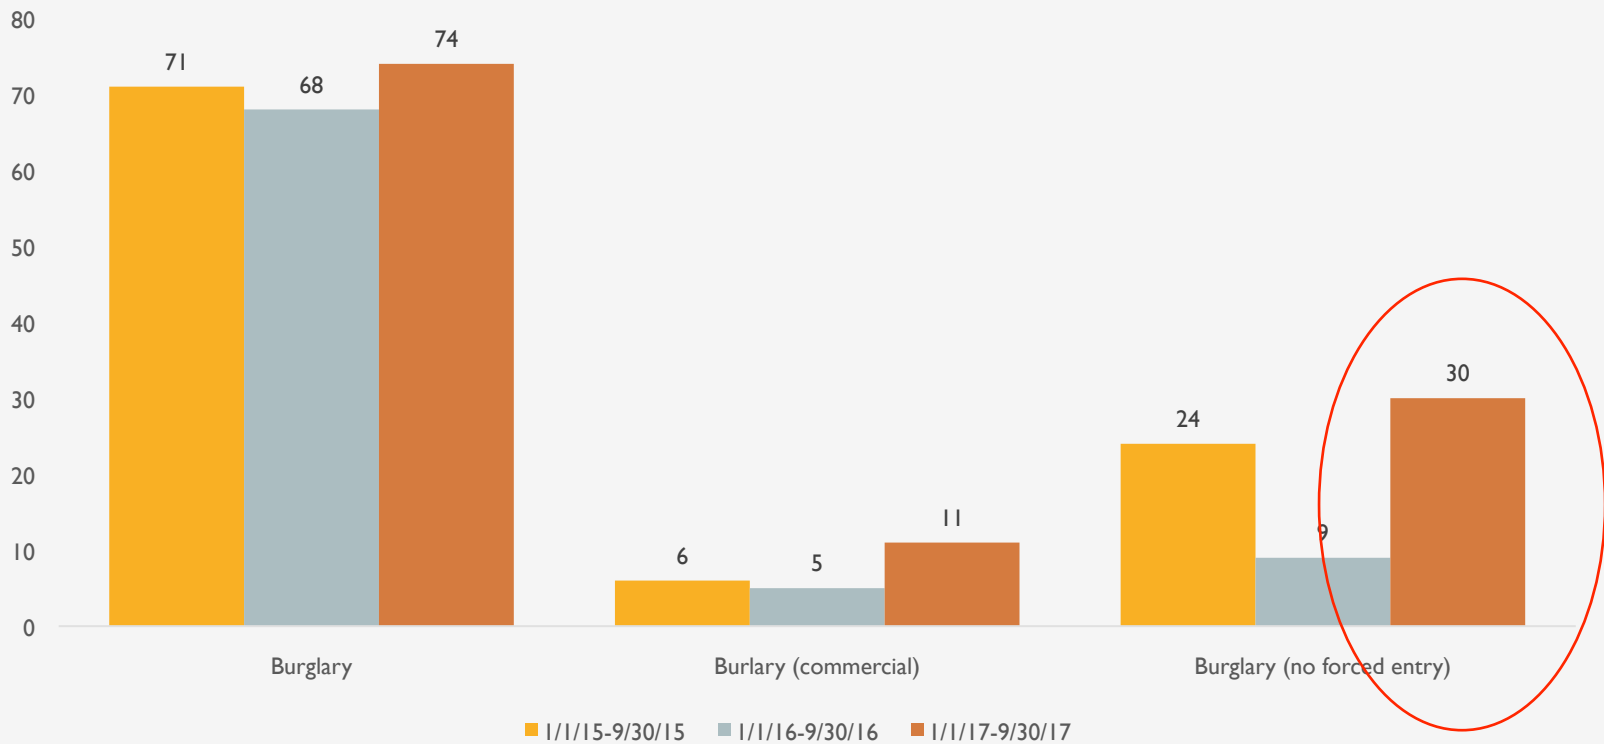

TOTAL REPORTED CRIME DISTRICT 10 YEAR TO DATE JAN 1-SEP 30

Source: City of Saint Paul Crime Incident Report Dataset

REPORTED CRIMES AGAINST PERSONS DISTRICT 10 YEAR TO DATE JAN 1-SEP 30

Source: City of Saint Paul Crime Incident Report Dataset

REPORTED CRIMES AGAINST PROPERTY DISTRICT 10 YEAR TO DATE JAN 1-SEP 30

Source: City of Saint Paul Crime Incident Report Dataset

REPORTED CRIMES: GUNS AND DRUGS DISTRICT 10 YEAR TO DATE JAN 1-SEP 30

Source: City of Saint Paul Crime Incident Report Dataset

REPORTED CRIMES: BURGLARY DISTRICT 10 YEAR TO DATE JAN 1-SEP 30

Source: City of Saint Paul Crime Incident Report Dataset

REPORTED CRIMES: BURGLARY DISTRICT 10 YEAR TO DATE JAN 1-SEP 30

Source: City of Saint Paul Crime Incident Report Dataset