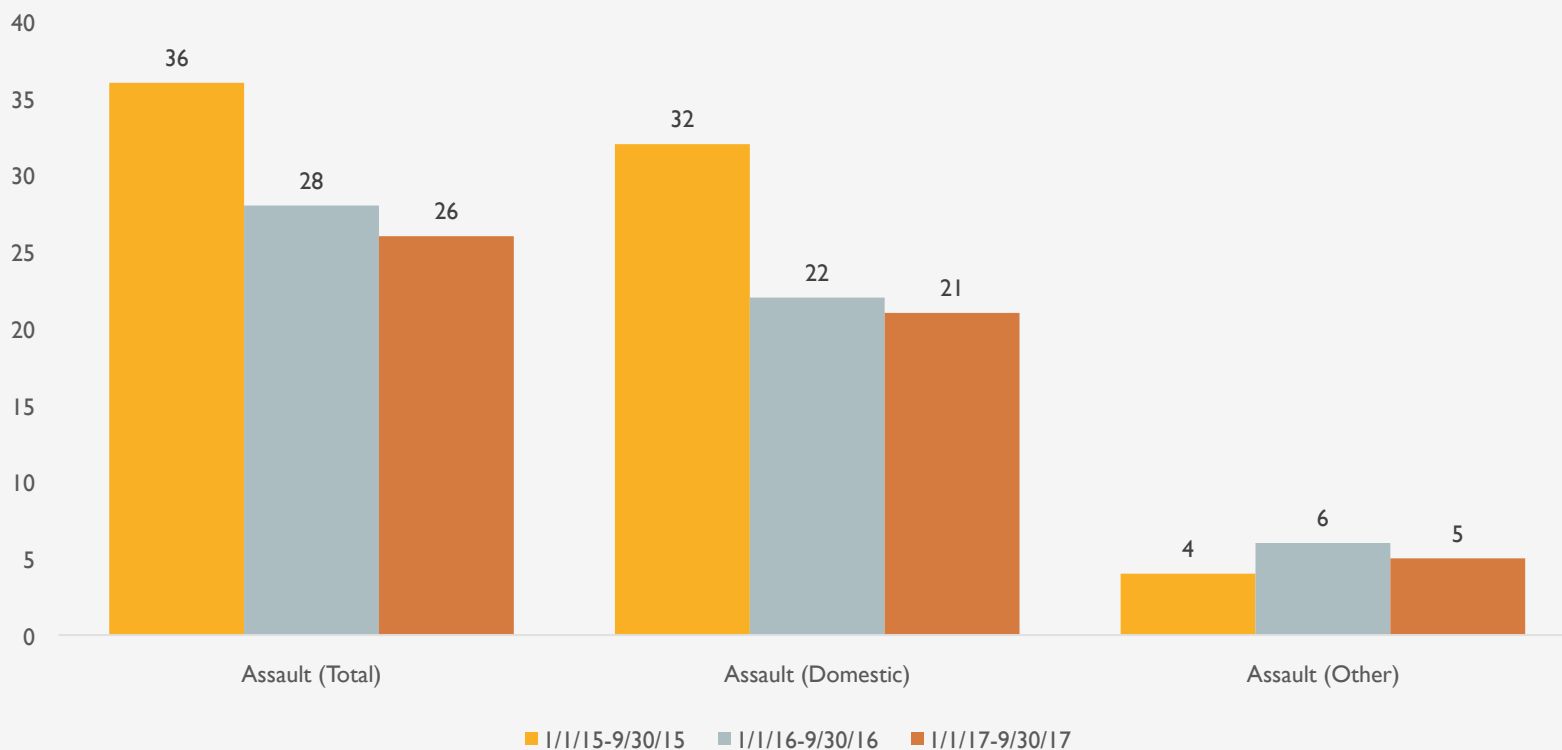

REPORTED CRIMES: BURGLARY DISTRICT 10 YEAR TO DATE JAN 1-SEP 30

Source: City of Saint Paul Crime Incident Report Dataset

REPORTED CRIMES: BURGLARY DISTRICT 10 YEAR TO DATE JAN 1-SEP 30

Source: City of Saint Paul Crime Incident Report Dataset

REPORTED CRIMES: THEFT DISTRICT 10 YEAR TO DATE JAN 1-SEP 30

Source: City of Saint Paul Crime Incident Report Dataset

REPORTED CRIMES: PROPERTY DAMAGE DISTRICT 10 YEAR TO DATE JAN 1-SEP 30

Source: City of Saint Paul Crime Incident Report Dataset

REPORTED CRIMES: ASSUALT DISTRICT 10 YEAR TO DATE JAN 1-SEP 30

Source: City of Saint Paul Crime Incident Report Dataset

REPORTED CRIMES: VIOLENCE DISTRICT 10 YEAR TO DATE JAN 1-SEP 30

Source: City of Saint Paul Crime Incident Report Dataset