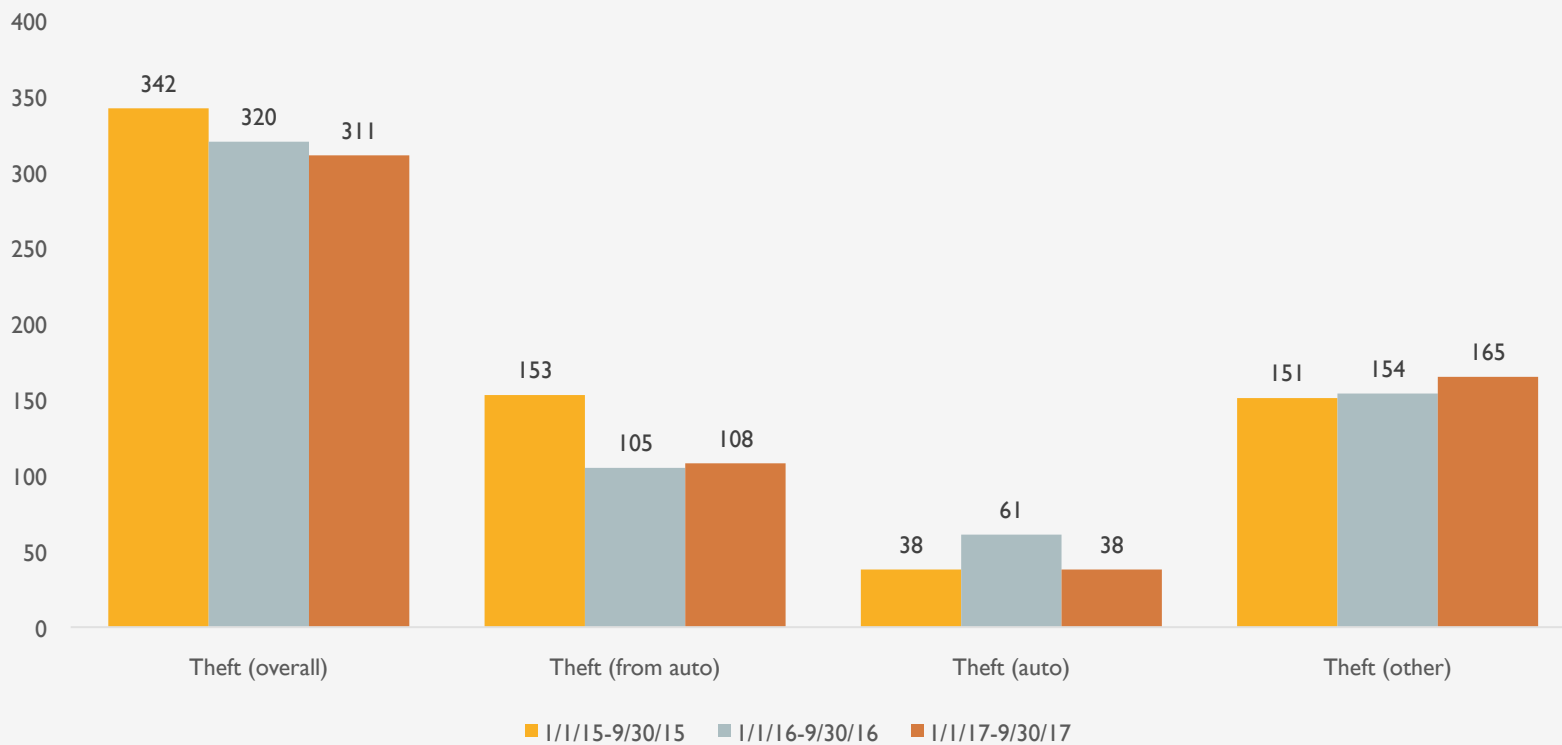

REPORTED CRIMES: BURGLARY DISTRICT 10 YEAR TO DATE JAN 1-SEP 30

Source: City of Saint Paul Crime Incident Report Dataset

REPORTED CRIMES: BURGLARY DISTRICT 10 YEAR TO DATE JAN 1-SEP 30

Source: City of Saint Paul Crime Incident Report Dataset

REPORTED CRIMES: THEFT DISTRICT 10 YEAR TO DATE JAN 1-SEP 30

Source: City of Saint Paul Crime Incident Report Dataset

REPORTED CRIMES: PROPERTY DAMAGE DISTRICT 10 YEAR TO DATE JAN 1-SEP 30

Source: City of Saint Paul Crime Incident Report Dataset

REPORTED CRIMES: ASSUALT DISTRICT 10 YEAR TO DATE JAN 1-SEP 30

Source: City of Saint Paul Crime Incident Report Dataset

REPORTED CRIMES: VIOLENCE DISTRICT 10 YEAR TO DATE JAN 1-SEP 30

Source: City of Saint Paul Crime Incident Report Dataset