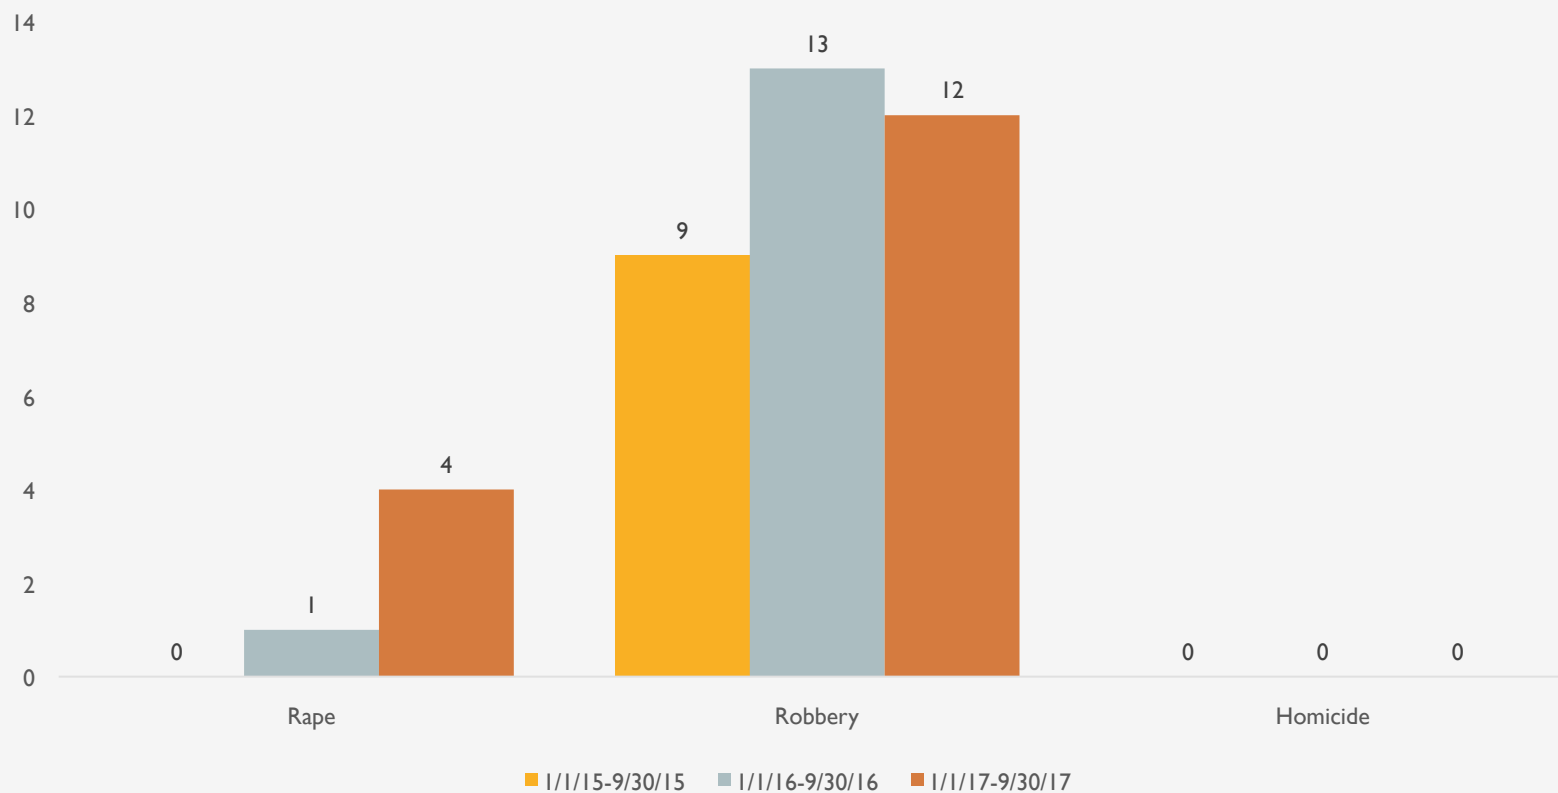

REPORTED CRIMES: BURGLARY DISTRICT 10 YEAR TO DATE JAN 1-SEP 30

Source: City of Saint Paul Crime Incident Report Dataset

REPORTED CRIMES: BURGLARY DISTRICT 10 YEAR TO DATE JAN 1-SEP 30

Source: City of Saint Paul Crime Incident Report Dataset

REPORTED CRIMES: THEFT DISTRICT 10 YEAR TO DATE JAN 1-SEP 30

Source: City of Saint Paul Crime Incident Report Dataset

REPORTED CRIMES: PROPERTY DAMAGE DISTRICT 10 YEAR TO DATE JAN 1-SEP 30

Source: City of Saint Paul Crime Incident Report Dataset

REPORTED CRIMES: ASSUALT DISTRICT 10 YEAR TO DATE JAN 1-SEP 30

Source: City of Saint Paul Crime Incident Report Dataset

REPORTED CRIMES: VIOLENCE DISTRICT 10 YEAR TO DATE JAN 1-SEP 30

Source: City of Saint Paul Crime Incident Report Dataset