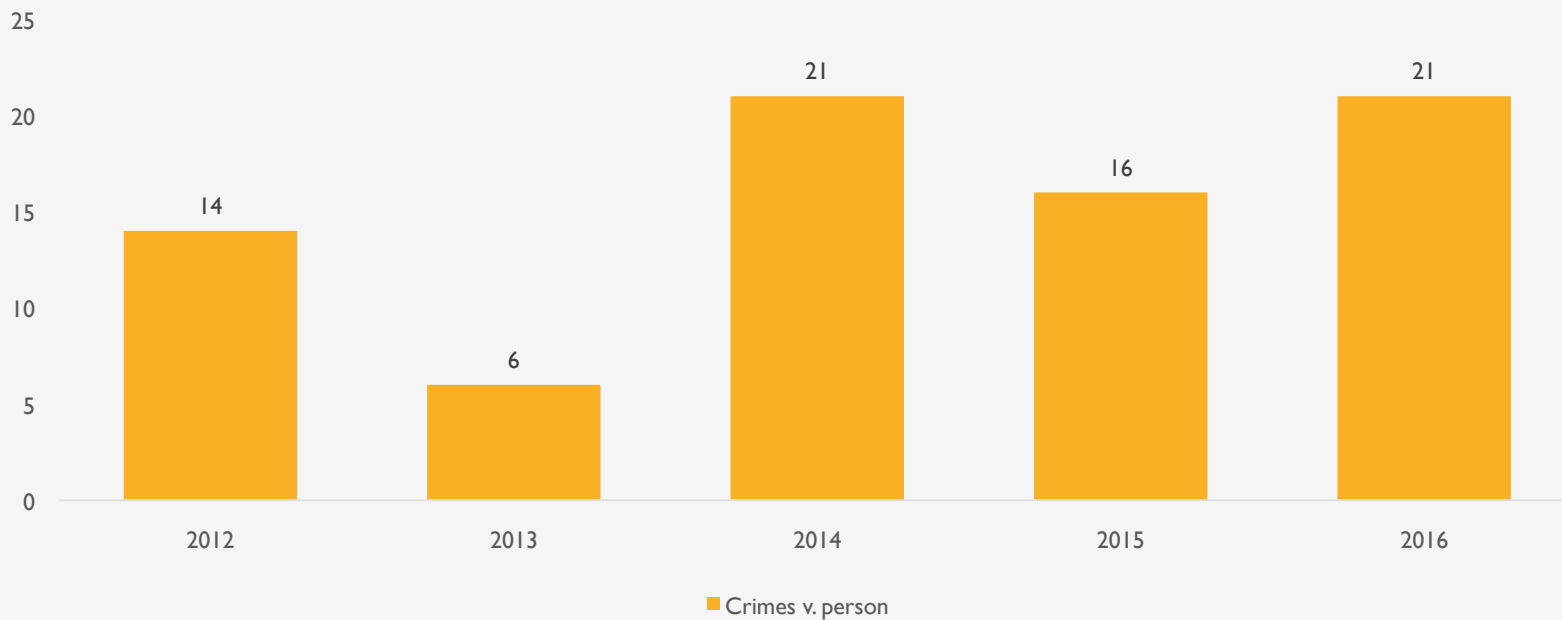

TOTAL REPORTED CRIME DISTRICT 10 ANNUAL TOTALS

Source: 2016 City of Saint Paul Police Crime Report