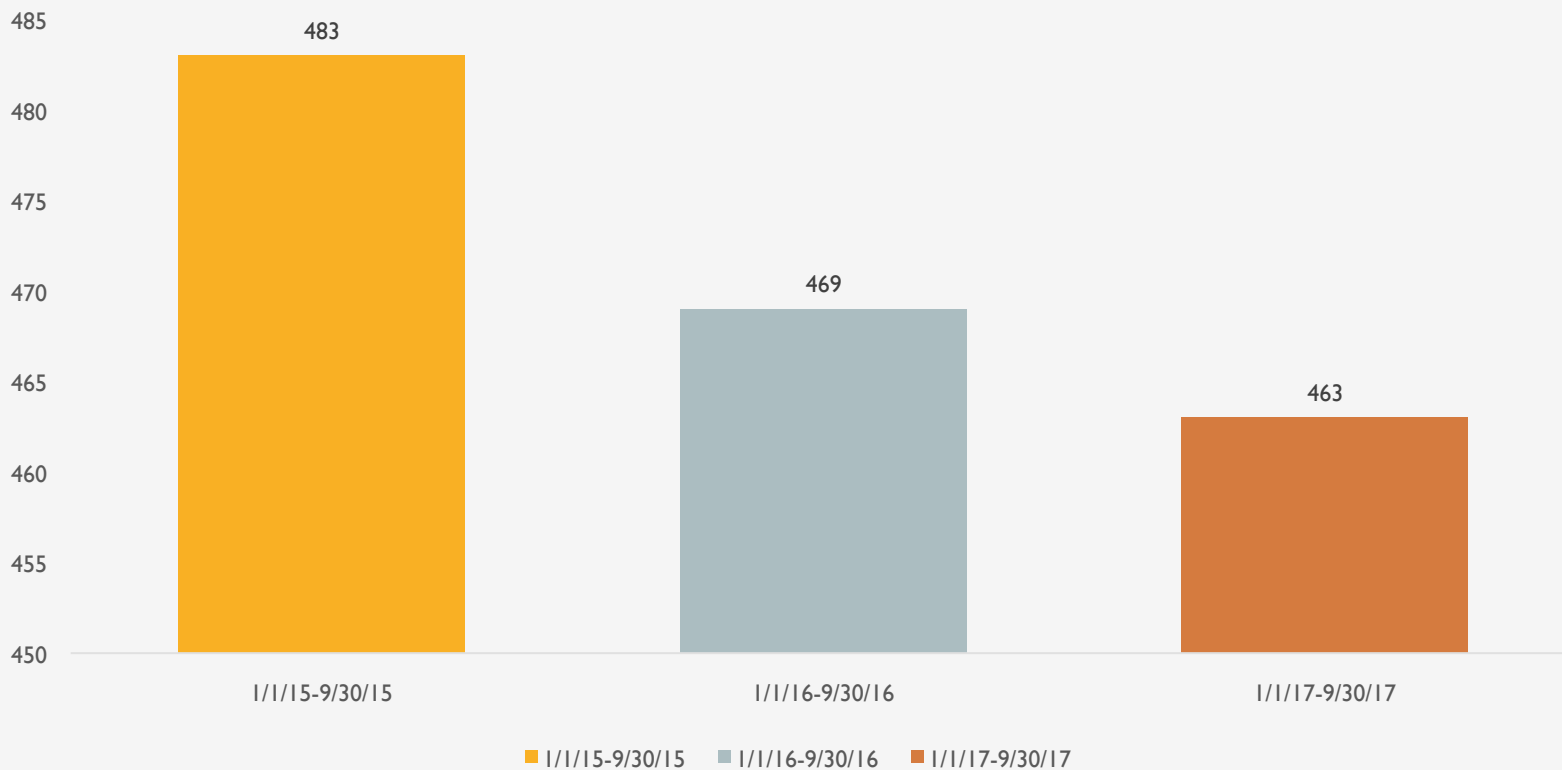

REPORTED CRIMES AGAINST PROPERTY DISTRICT 10 YEAR TO DATE JAN 1-SEP 30

Source: City of Saint Paul Crime Incident Report Dataset