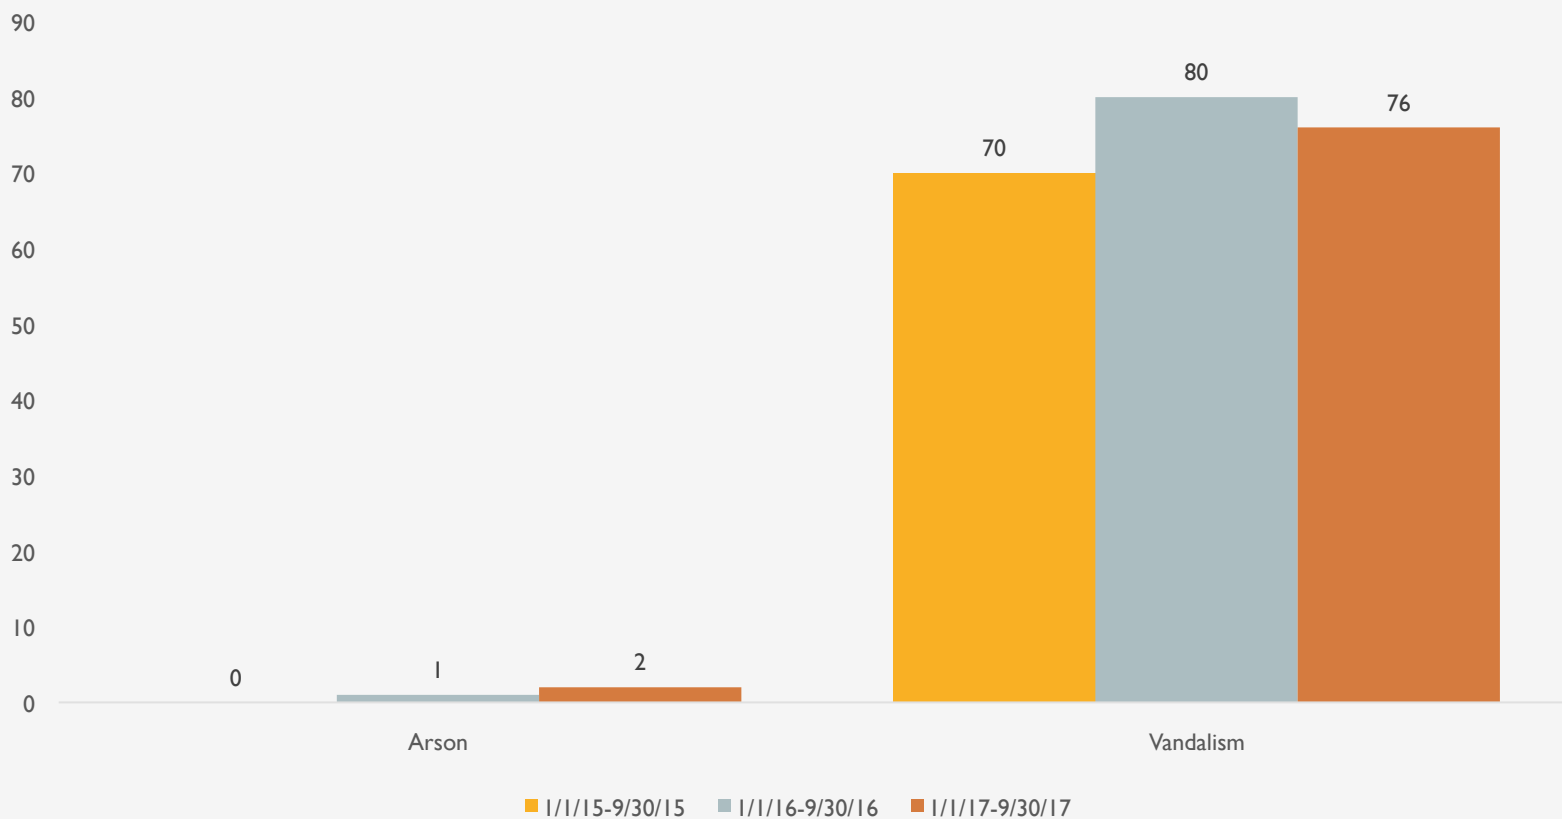

REPORTED CRIMES: PROPERTY DAMAGE DISTRICT 10 YEAR TO DATE JAN 1-SEP 30

Source: City of Saint Paul Crime Incident Report Dataset