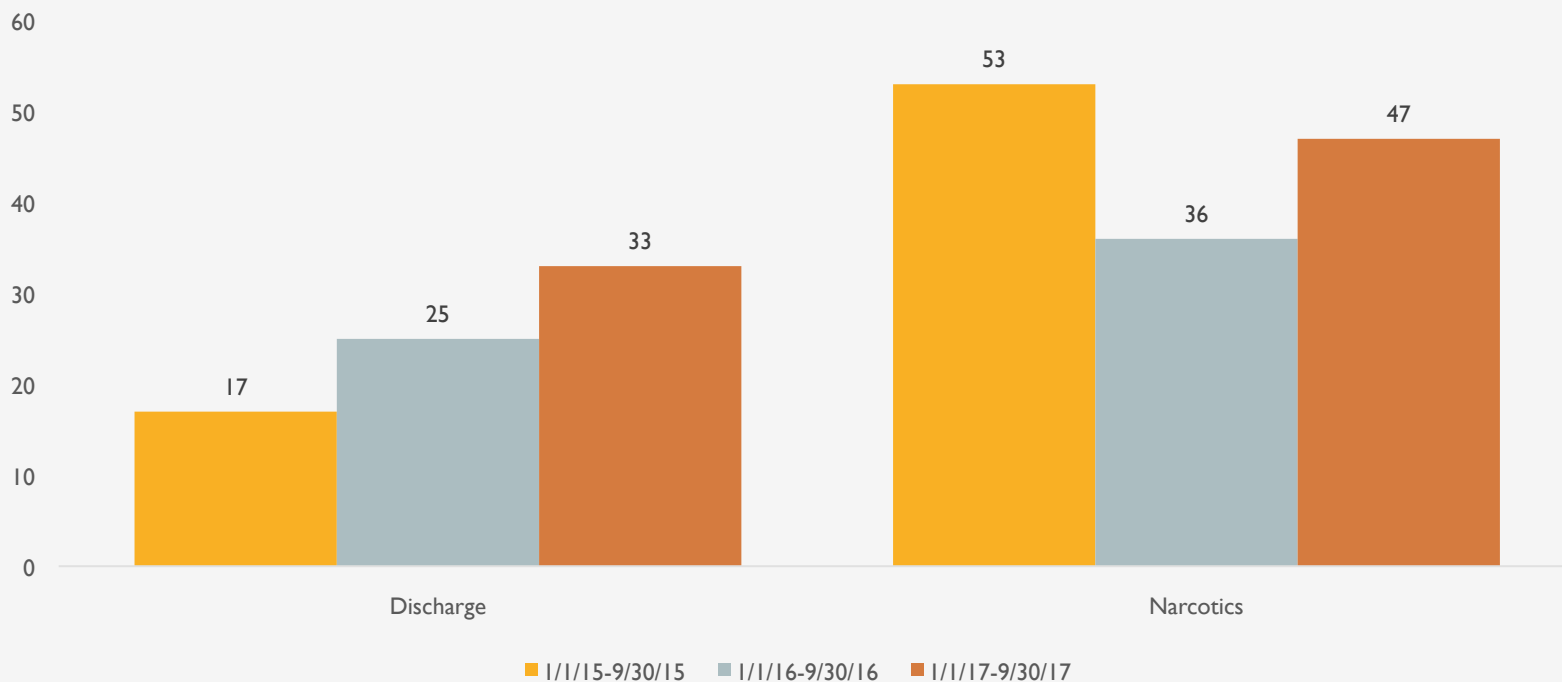

REPORTED CRIMES: GUNS AND DRUGS DISTRICT 10 YEAR TO DATE JAN 1-SEP 30

Source: City of Saint Paul Crime Incident Report Dataset