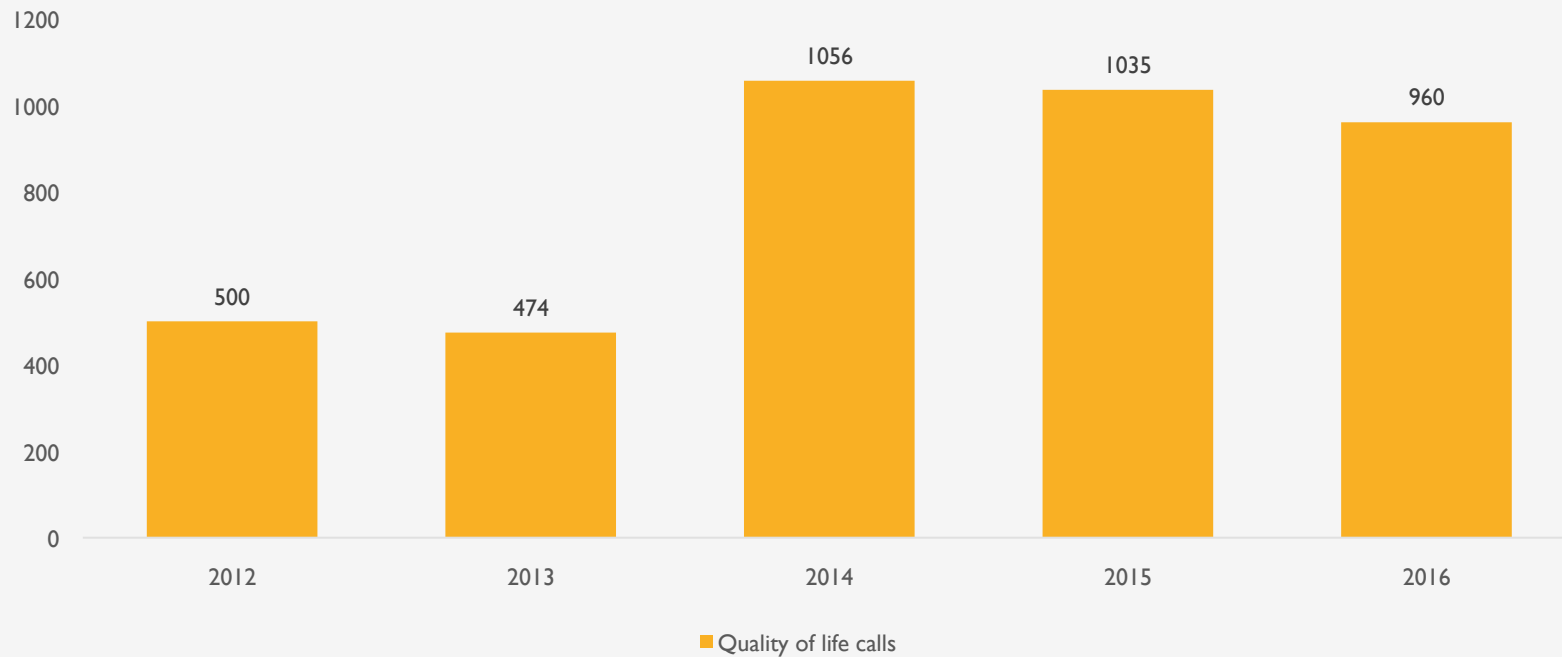

TOTAL REPORTED CRIME DISTRICT 10 ANNUAL TOTALS

Source: 2016 City of Saint Paul Police Crime Report