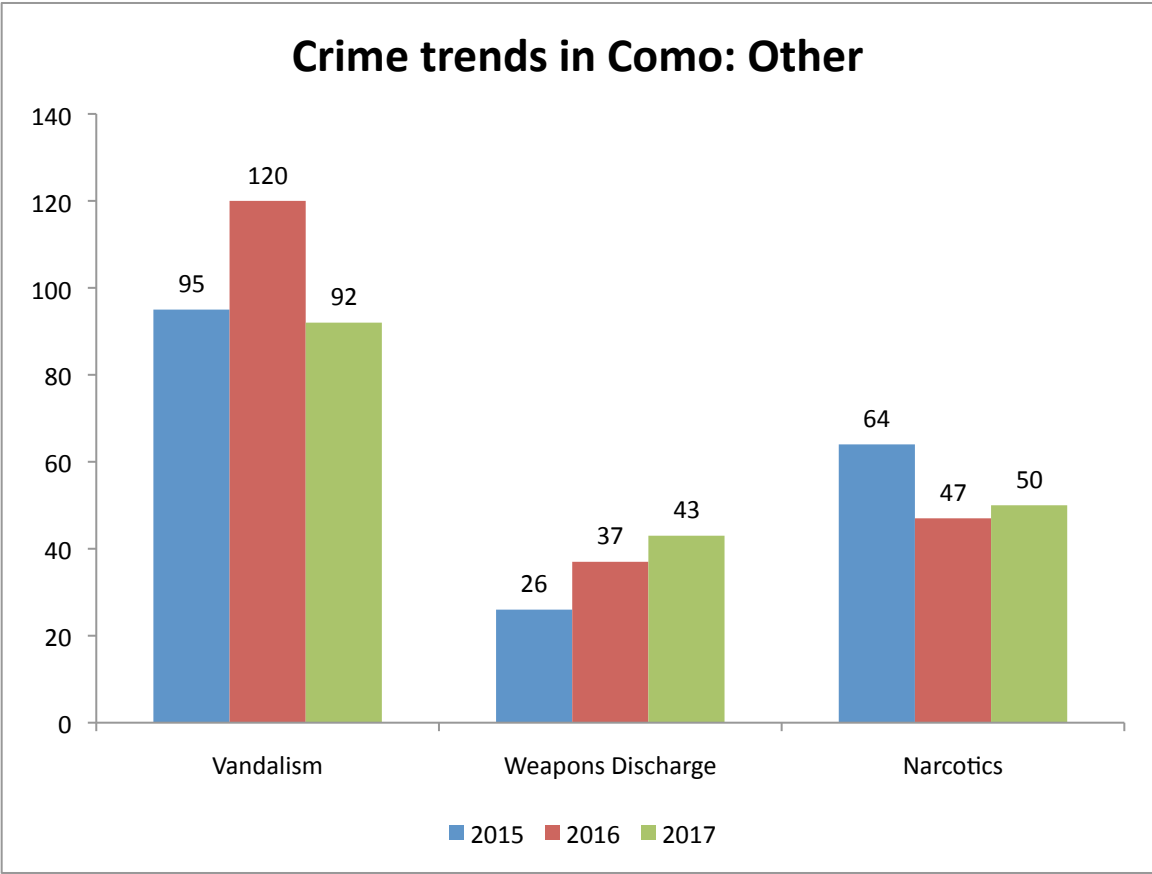

Source: [Saint Paul Crime Incident Report database](#)

Source: [Saint Paul Crime Incident Report database](#)

Source: [Saint Paul Crime Incident Report database](#)

Source: [Saint Paul Crime Incident Report database](#)

## Crime trends in Como: Theft

Source: [Saint Paul Crime Incident Report database](#)

Source: [Saint Paul Crime Incident Report database](#)