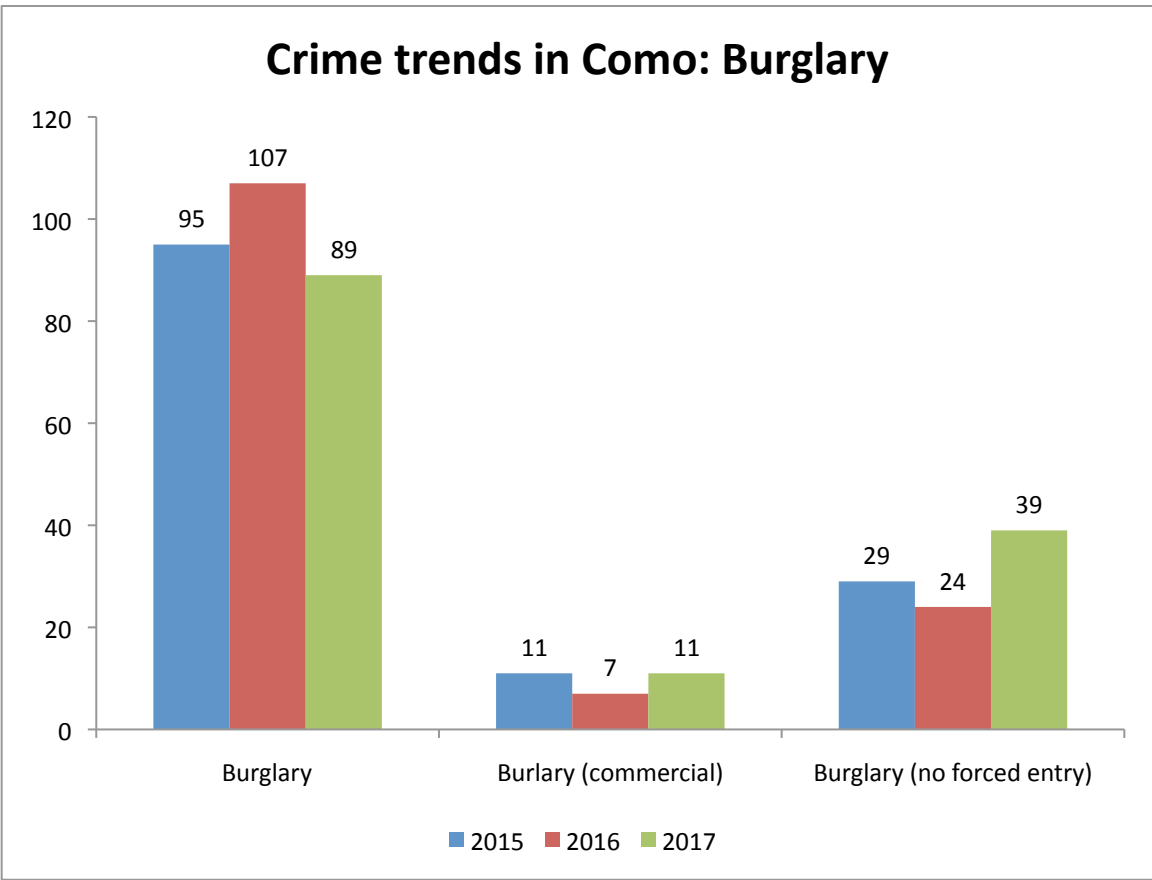

Source: [Saint Paul Crime Incident Report database](#)

Source: [Saint Paul Crime Incident Report database](#)

Source: [Saint Paul Crime Incident Report database](#)

Source: [Saint Paul Crime Incident Report database](#)

## Crime trends in Como: Theft

Source: [Saint Paul Crime Incident Report database](#)

Source: [Saint Paul Crime Incident Report database](#)