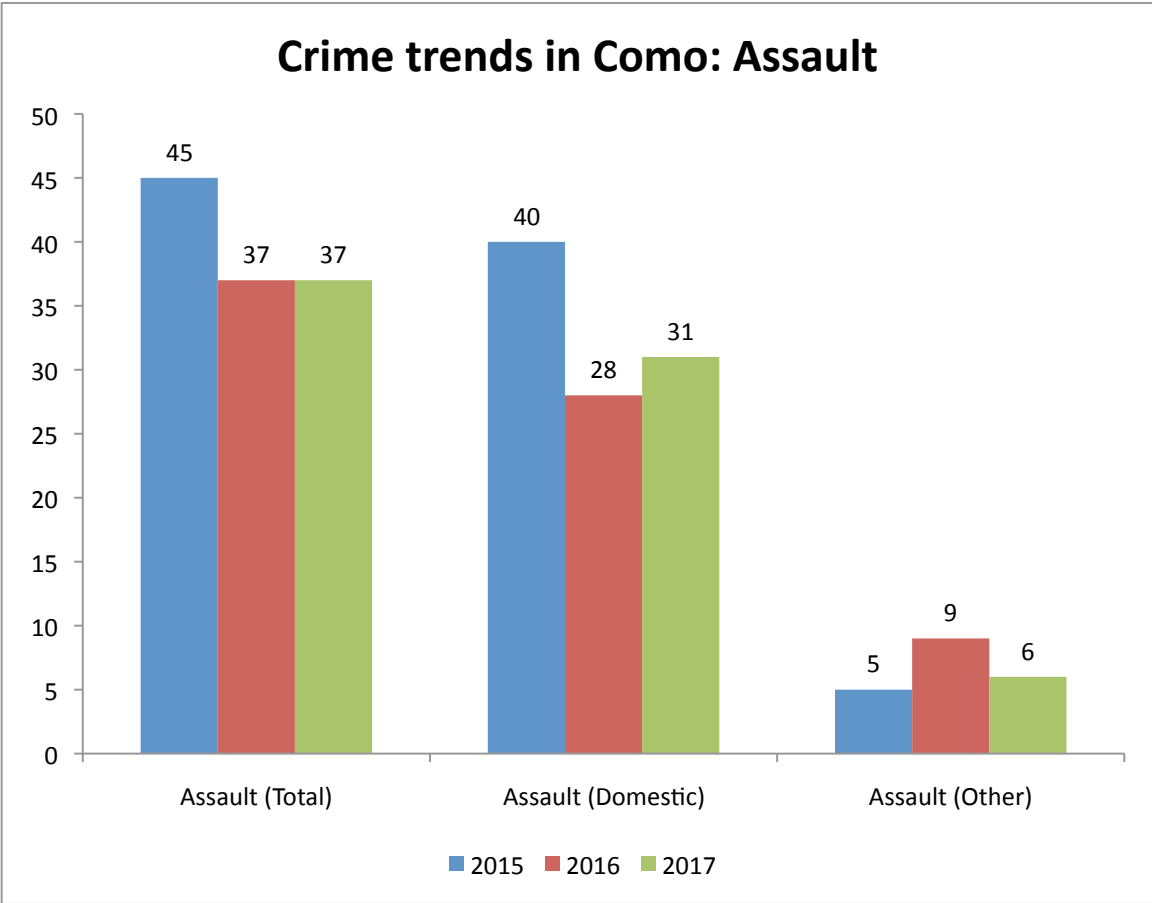

Source: [Saint Paul Crime Incident Report database](#)

Source: [Saint Paul Crime Incident Report database](#)

Source: [Saint Paul Crime Incident Report database](#)

Source: [Saint Paul Crime Incident Report database](#)

## Crime trends in Como: Theft

Source: [Saint Paul Crime Incident Report database](#)

Source: [Saint Paul Crime Incident Report database](#)