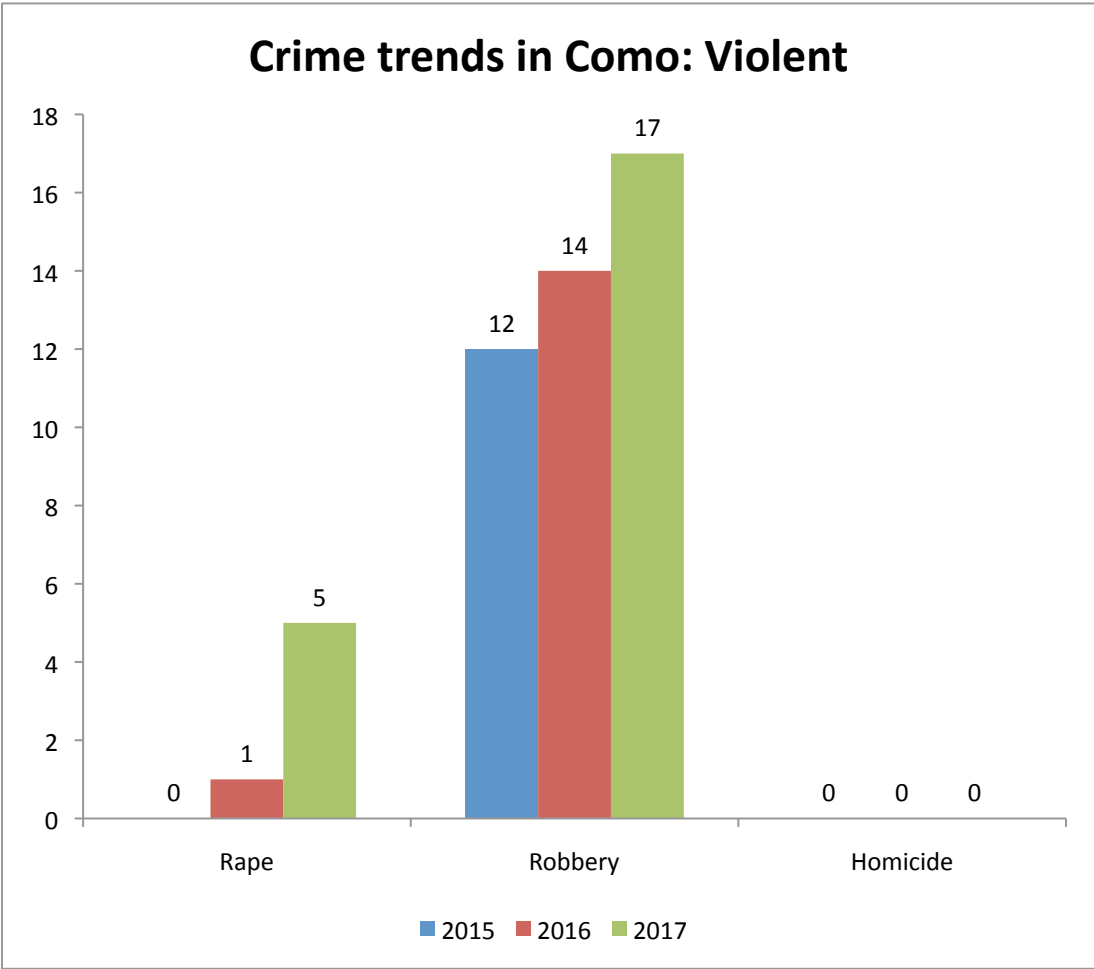

Source: [Saint Paul Crime Incident Report database](#)

Source: [Saint Paul Crime Incident Report database](#)

Source: [Saint Paul Crime Incident Report database](#)

Source: [Saint Paul Crime Incident Report database](#)

## Crime trends in Como: Theft

Source: [Saint Paul Crime Incident Report database](#)

Source: [Saint Paul Crime Incident Report database](#)