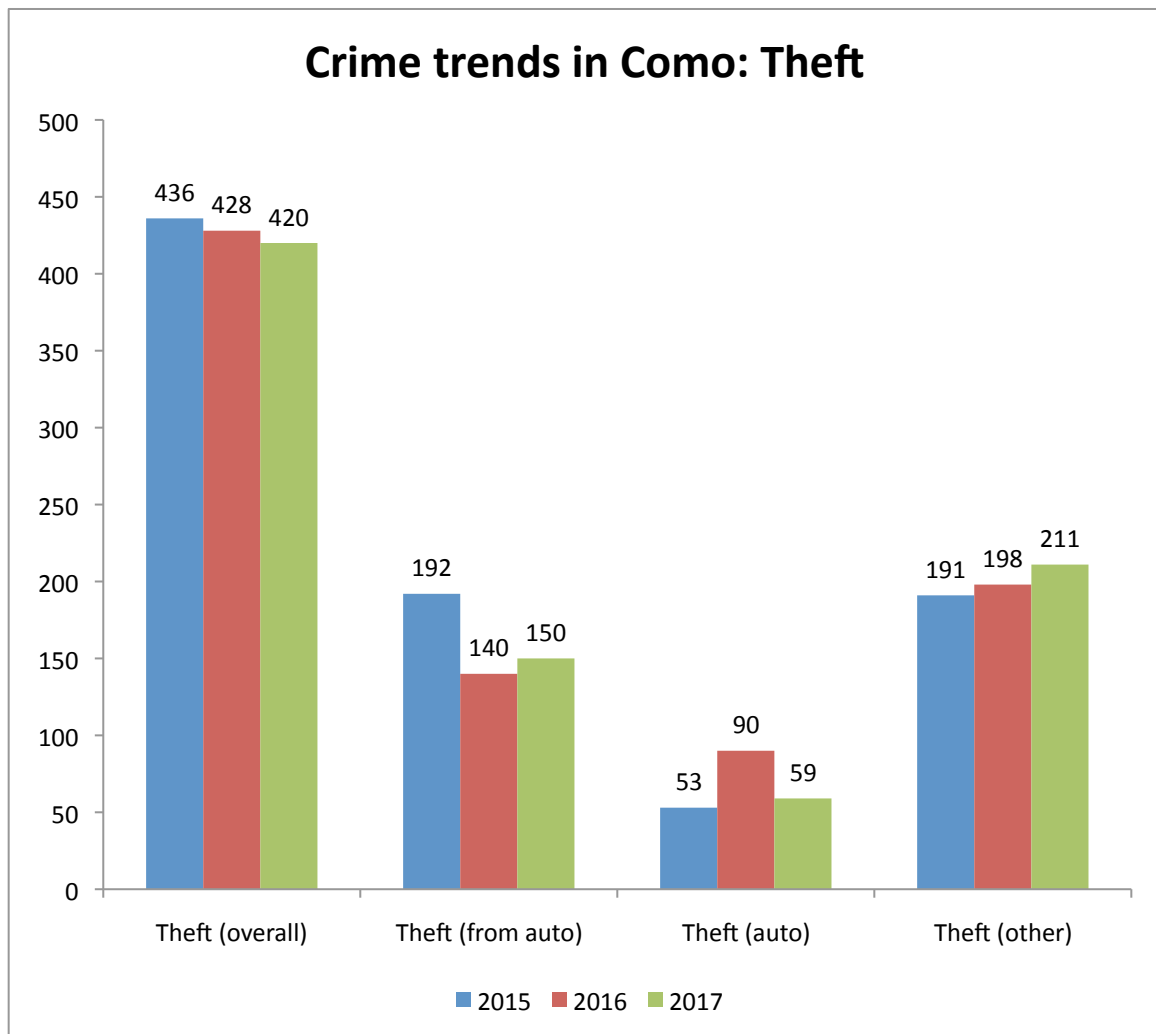

Source: [Saint Paul Crime Incident Report database](#)

Source: [Saint Paul Crime Incident Report database](#)

Source: [Saint Paul Crime Incident Report database](#)

Source: [Saint Paul Crime Incident Report database](#)

## Crime trends in Como: Theft

Source: [Saint Paul Crime Incident Report database](#)

Source: [Saint Paul Crime Incident Report database](#)