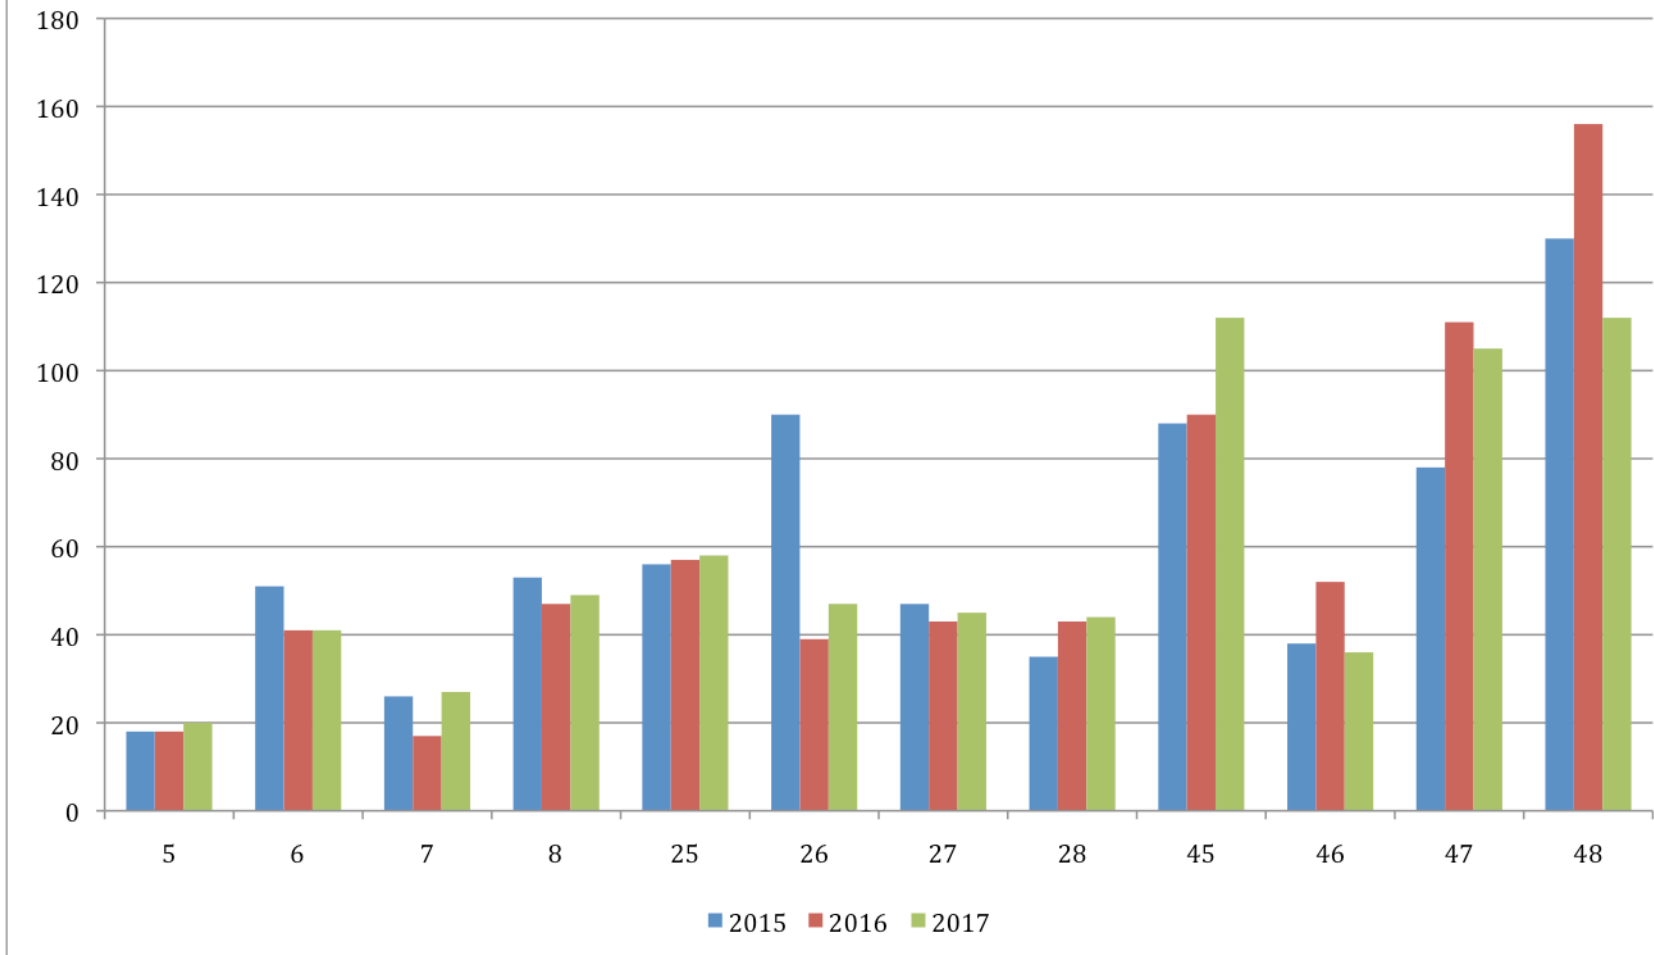

## Reported Crimes by Police Grids (District 10): 2015-2017

Source: [Saint Paul Crime Incident Report database](#)

# Saint Paul Police Grids in District 10

**Note:** Only part of Grids 44, 64, 65, 66, 67 and 68 are in District 10.