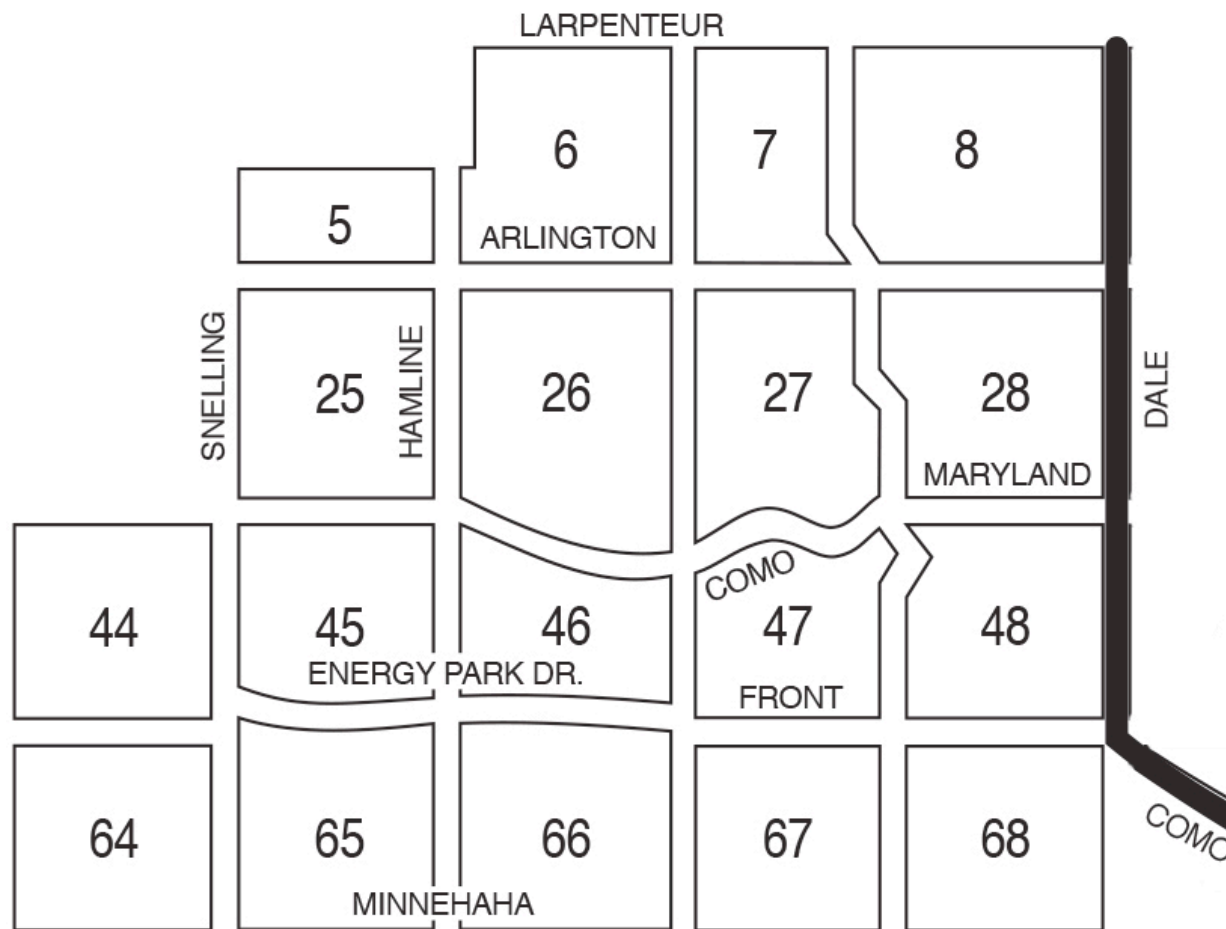

## Reported Crimes by Police Grids (District 10): 2015-2017

Source: [Saint Paul Crime Incident Report database](#)

# Saint Paul Police Grids in District 10

**Note:** Only part of Grids 44, 64, 65, 66, 67 and 68 are in District 10.